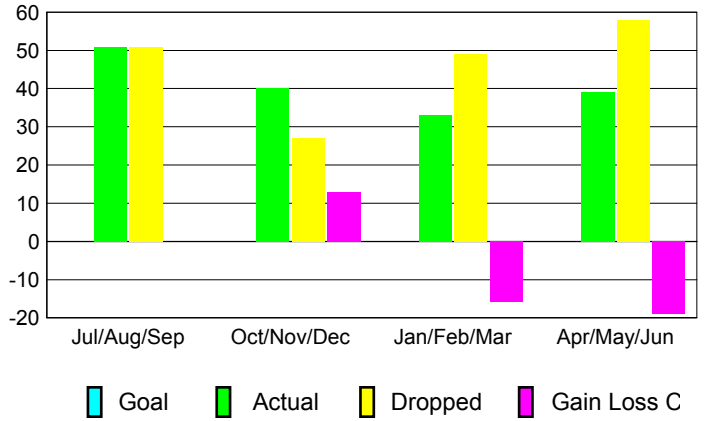

Membership Results 2012-2013
Goal, New, Dropped, Gain/Loss