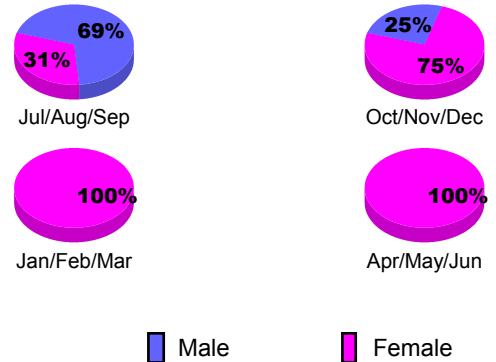

**Membership Results 2012-2013**  
Goal, New, Dropped, Gain/Loss

**YTD Status Quo Clubs 2012-2013**

Status Quo Clubs Compared to Status Quo Members

**Gender Comparison 2012-2013**

**Club Gain/Loss 2012-2013**