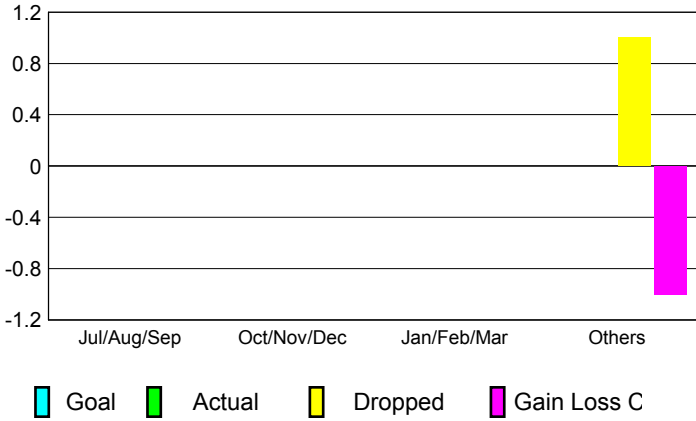

GMT: **DANA BIGGS**

Location: **WASHINGTON**

GMT CA: **1**

**CLUBS**

Month	New Club Goal	Actual New Clubs	Actual Dropped Clubs	Gain/Loss of Clubs
<b>2012-2013</b>				
Jul/Aug/Sep	0	0	0	0
Oct/Nov/Dec	0	0	0	0
Jan/Feb/Mar	0	0	0	0
Apr/May/Jun	0	0	1	-1
<b>Totals</b>	<b>0</b>	<b>0</b>	<b>1</b>	<b>-1</b>

**Club Results 2012-2013**  
Goal, New, Dropped, Gain/Loss

**MEMBERSHIP**

Month	Net Memb Goal	Actual New Memb	Actual Dropped Memb	Gain/Loss of Memb
<b>2012-2013</b>				
Jul/Aug/Sep	0	51	51	0
Oct/Nov/Dec	0	40	27	13
Jan/Feb/Mar	0	33	49	-16
Apr/May/Jun	0	39	58	-19
<b>Totals</b>	<b>0</b>	<b>163</b>	<b>185</b>	<b>-22</b>